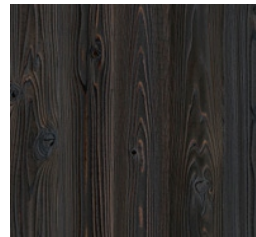

Brown

★ Dark Red

Charcoal

Forest Green

Blue

Burnished Slate

Burgundy

★ Gallery Blue

## PREMIUM COLORS

Silver Sage WXG0054T

Rust WXR0105T

Gallery Blue WXL0048T

Forest Green WXG0048T

Dark Brown WXB1052T

The colors shown are for sample purposes only. This is a unique appearance coating that needs to be seen. Please request an actual color sample from our color experts.

**PREMIUM COLORS**

**Distressed Gray Barn wood**

**Gray Wash Barn wood**

**Black Burnt Wood**

**Charcoal Burnt Wood**

**Zebrawood**

**Rough Sawn Cedar Gray**

**Rough Sawn Cedar Distressed**

**Rough Sawn Cedar Taupe**

**Chippy White**

**Primitive Pine**

**Golden Oak**

**Gray Oak**

**Hickory**

**Knotty Alder Plank**

**Dark Oak**